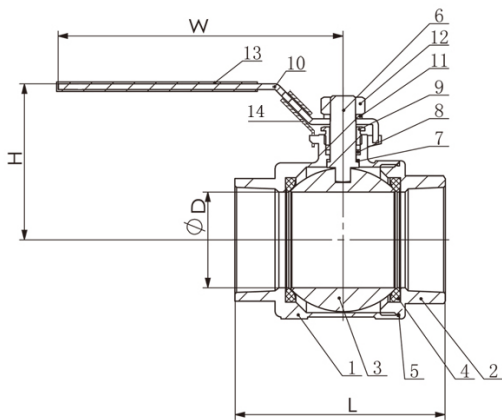

Kogelkraan 2-delig met volle doorlaat

	D	L	H	W
2-delige kogelkraan FB LD dr/dr 1/4"	11,6	49,0	51,0	95,0
2-delige kogelkraan FB LD dr/dr 3/8"	12,7	49,0	51,0	95,0
2-delige kogelkraan FB LD dr/dr 1/2"	15,0	57,0	48,5	95,0
2-delige kogelkraan FB LD dr/dr 3/4"	20,0	65,0	54,5	108,0
2-delige kogelkraan FB LD dr/dr 1"	25,0	77,0	58,0	108,0
2-delige kogelkraan FB LD dr/dr 1.1/4"	32,0	90,0	70,5	130,0
2-delige kogelkraan FB LD dr/dr 1.1/2"	38,0	98,0	76,0	130,0
2-delige kogelkraan FB LD dr/dr 2"	50,0	121,0	83,5	150,0
2-delige kogelkraan FB LD dr/dr 2.1/2"	65,0	145,0	125,0	200,0
2-delige kogelkraan FB LD dr/dr 3"	80,0	166,0	136,0	200,0
2-delige kogelkraan FB LD dr/dr 4"	100,0	198,0	165,0	270,0

ITEM	PARTS	MATERIALS	QTY
1	BODY	ASTM-A351-CF8M	1
2	CAP	ASTM-A351-CF8M	1
3	BALL	ASTM-A351-CF8M	1
4	BALLSEAT	PTFE	2
5	JOINT GASKET	PTFE	1
6	STEM	AISI316	1
7	THRUST WASHER	PTFE	1
8	STEM PACKING	PTFE	2
9	GLAND NUT	AISI304	1
10	HANDLE	AISI304	1
11	STEM WASHER	AISI304	1
12	STEM NUT	AISI304	1
13	PLASTIC COVER	PLASTIC	1
14	LOCK DEVICE	AIS304	1